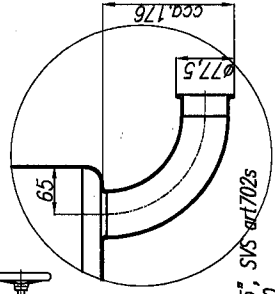

All dimensions are in millimeters!

total outlets
clamp ferrule DN63, 2.5", SYS art702s
+arc Ø63, SYS art. 720

VC4000-A-C

Inside: bright (mirror)
Outside: polished with rotated overlapping pads