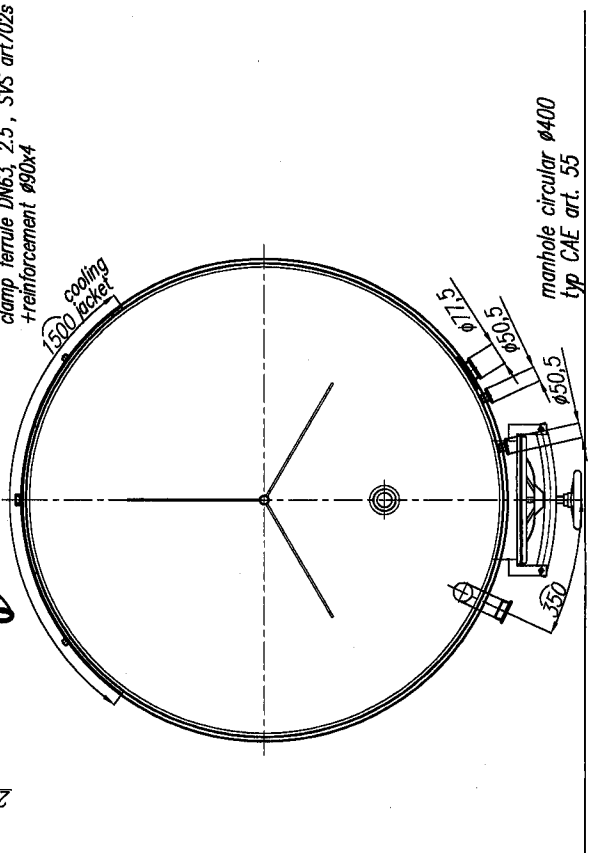

All dimensions are in millimeters!

total outlets
clamp ferrule DN63, 2.5", SYS art702s
+arc Ø63, SYS art. 720

VC4000-A-C

Inside: bright (mirror)
Outside: polished with rotated overlapping pads