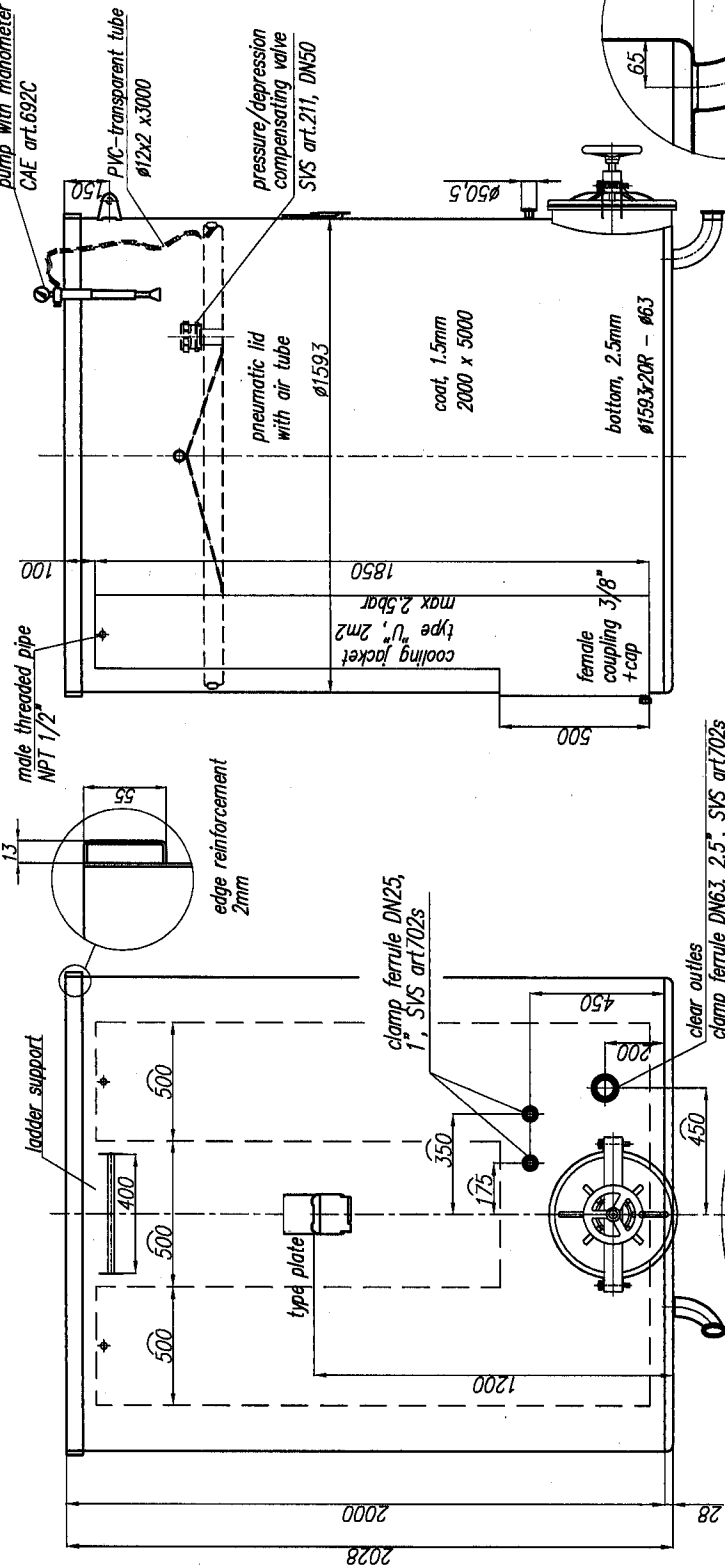

All dimensions are in millimeters!

total outlets
clamp ferrule DN63, 2.5", SYS art702s
+arc Ø63, SYS art. 720

VC4000-A-C

Inside: bright (mirror)
Outside: polished with rotated overlapping pads